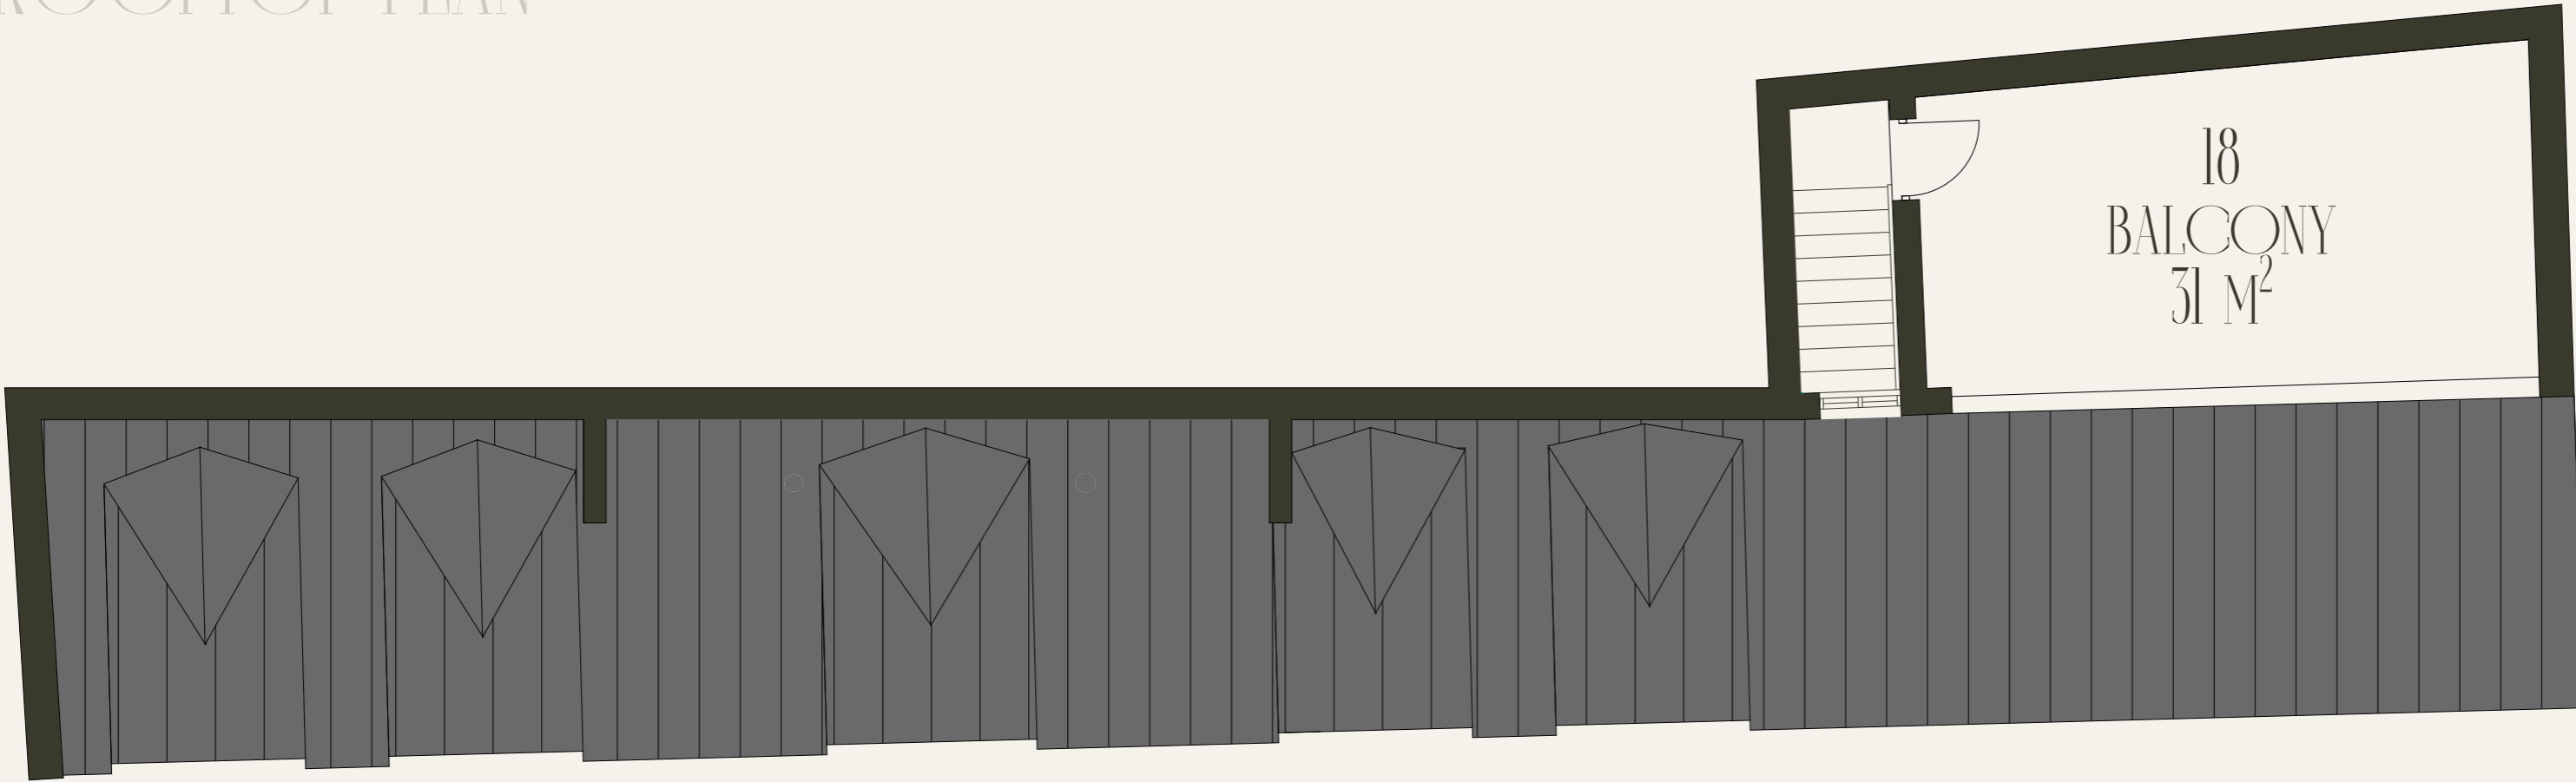

ROOFTOP PLAN

VILLA DOLL